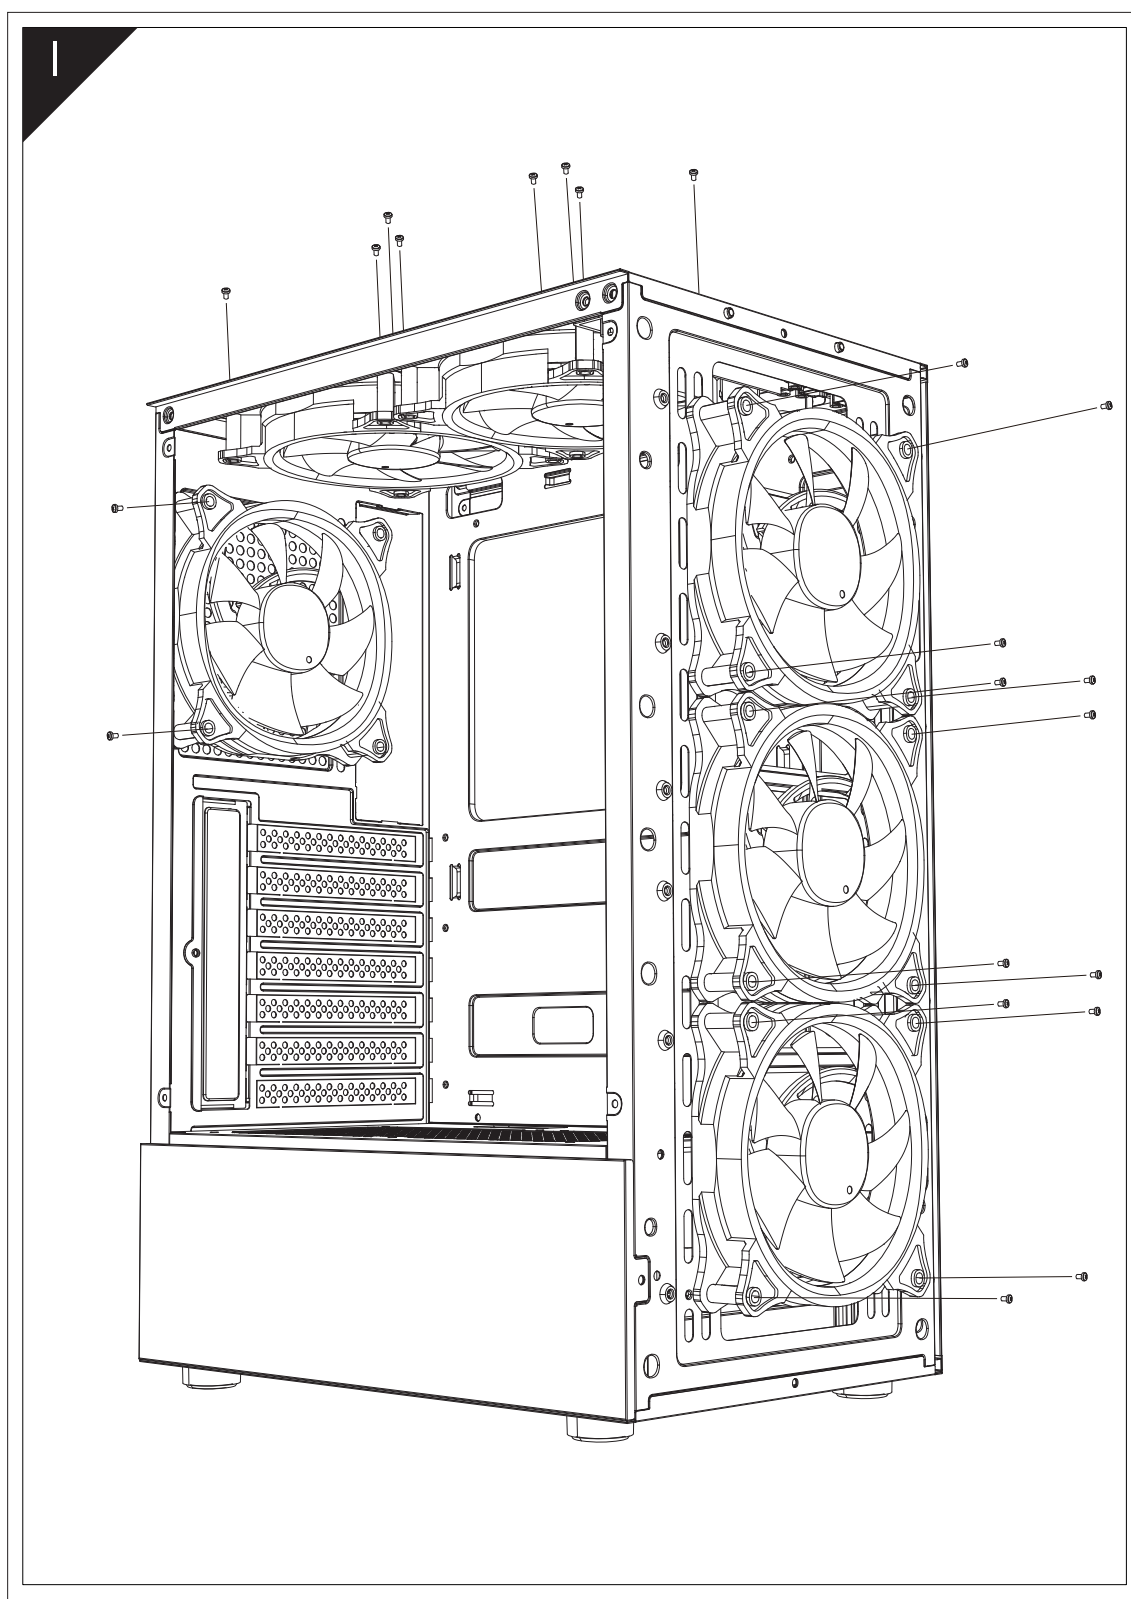

150mm

210mm

SPECIFICATIONS

Model Name	DK300
Material	0.4mm SPCC
Motherboard	ATX / M-ATX / ITX
Hardware Size	300*200*400mm(W*H*D)
Case Size	340*200*450mm(W*H*D)
HDD	2
SSD	2
PCI Slots	7 Slots
Max. VGA card	280mm
Max. CPU Cooler	160mm
I/O	Power / Reset / USB3.0*1 / USB2.0*2 / HD AUDIO

A

- Motherboard screws*12
- Iron columns*2
- PSU screws*6
- Hard disk screws*6
- Hard disk slideway screws*2
- Belt *5

DarkFlash
DARKFLASH INFOTECH CO., LTD.
www.darkflash.com

facebook.com/darkFlash_global/
instagram.com/darkflash_official/
darkFlash_official