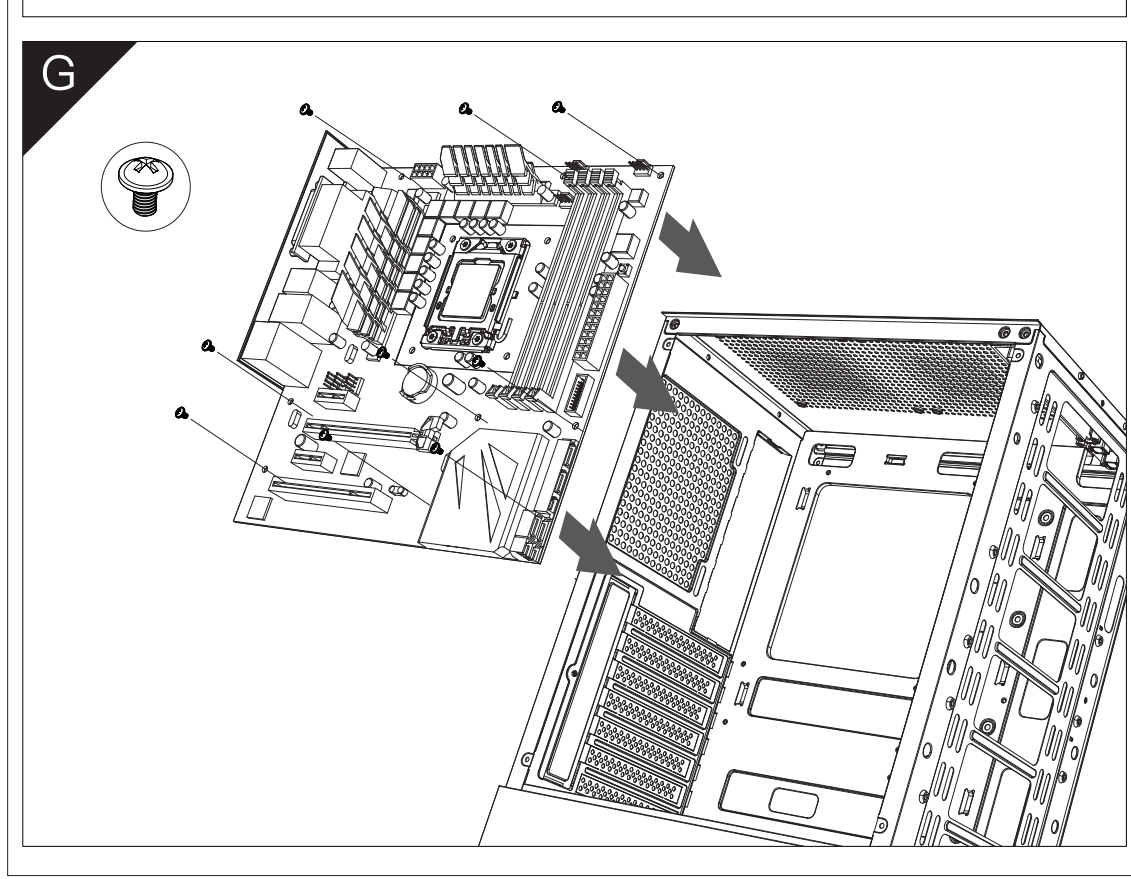

150mm

210mm

SPECIFICATIONS

Model Name	DK300
Material	0.4mm SPCC
Motherboard	ATX / M-ATX / ITX
Hardware Size	300*200*400mm(W*H*D)
Case Size	340*200*450mm(W*H*D)
HDD	2
SSD	2
PCI Slots	7 Slots
Max. VGA card	280mm
Max. CPU Cooler	160mm
I/O	Power / Reset / USB3.0*1 / USB2.0*2 / HD AUDIO

A

- Motherboard screws*12
- Iron columns*2
- PSU screws*6
- Hard disk screws*6
- Hard disk slideway screws*2
- Belt *5

DarkFlash
DARKFLASH INFOTECH CO., LTD.
www.darkflash.com

facebook.com/darkFlash_global/
instagram.com/darkflash_official/
darkFlash_official