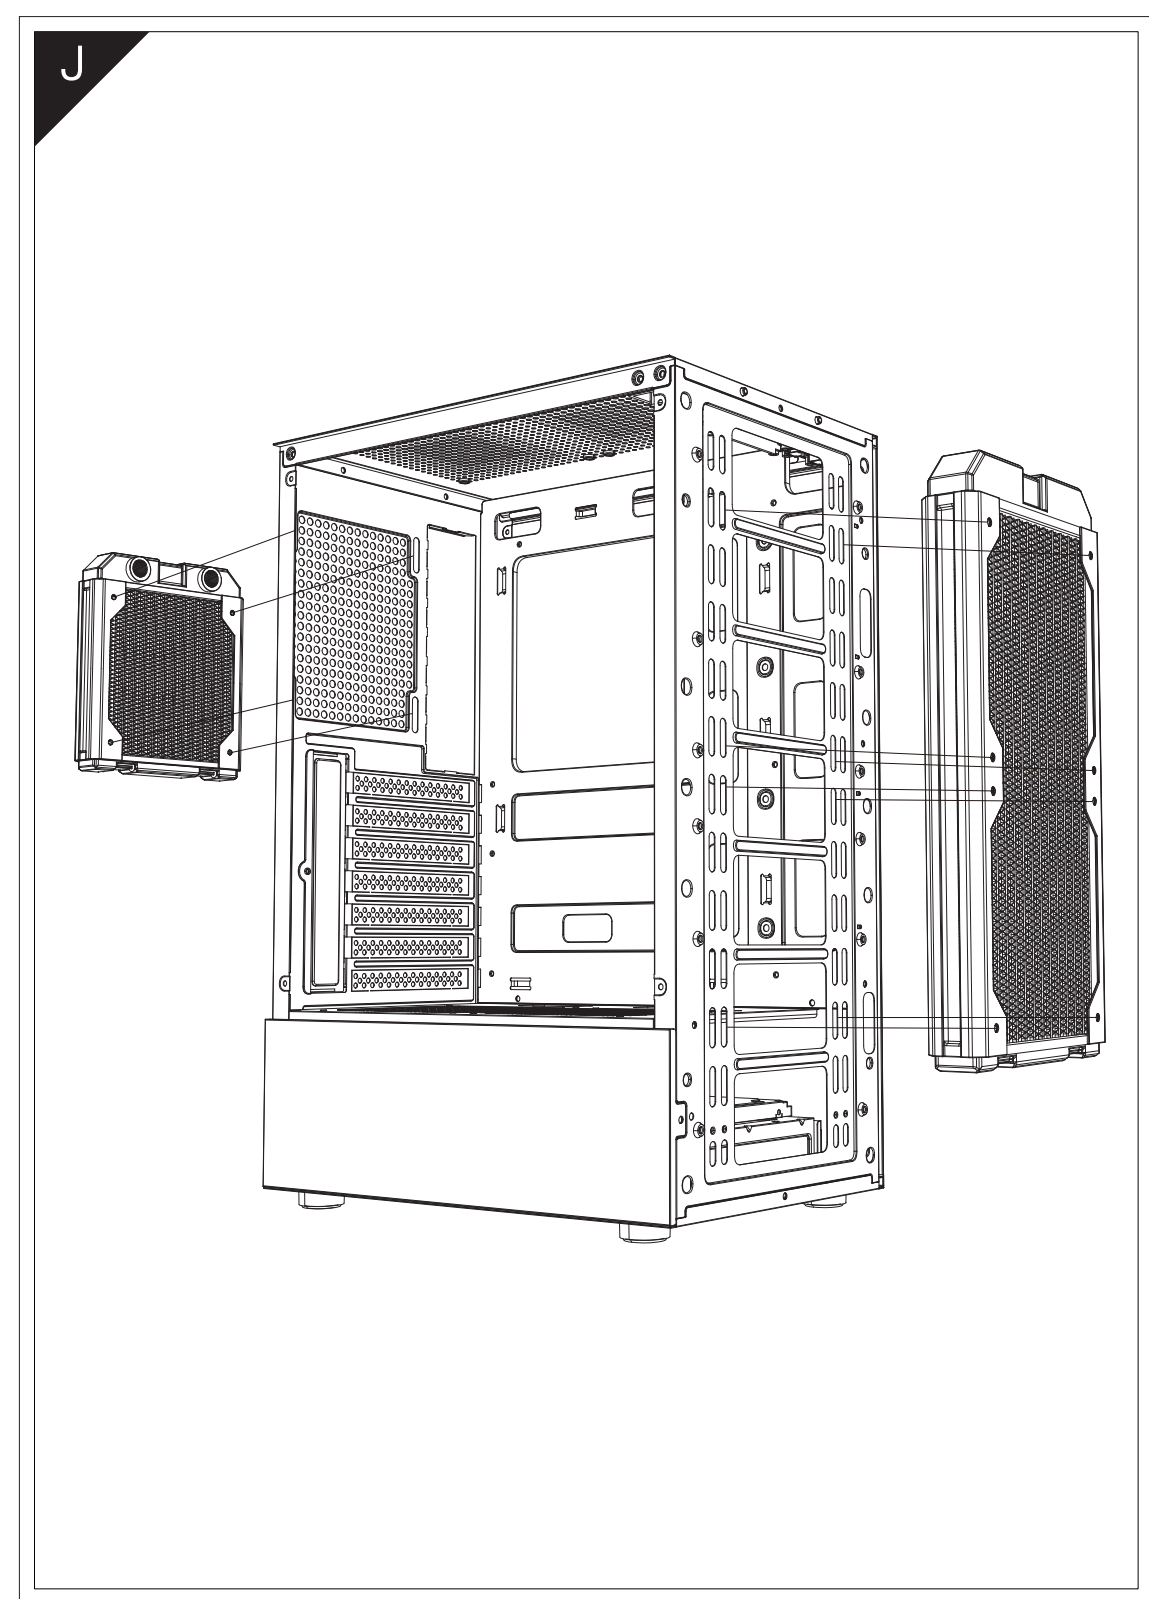

150mm

210mm

SPECIFICATIONS

Model Name	DK300
Material	0.4mm SPCC
Motherboard	ATX / M-ATX / ITX
Hardware Size	300*200*400mm(W*H*D)
Case Size	340*200*450mm(W*H*D)
HDD	2
SSD	2
PCI Slots	7 Slots
Max. VGA card	280mm
Max. CPU Cooler	160mm
I/O	Power / Reset / USB3.0*1 / USB2.0*2 / HD AUDIO

A

- Motherboard screws*12
- Iron columns*2
- PSU screws*6
- Hard disk screws*6
- Hard disk slideway screws*2
- Belt *5

DarkFlash
DARKFLASH INFOTECH CO., LTD.
www.darkflash.com

facebook.com/darkFlash_global/
instagram.com/darkflash_official/
darkFlash_official