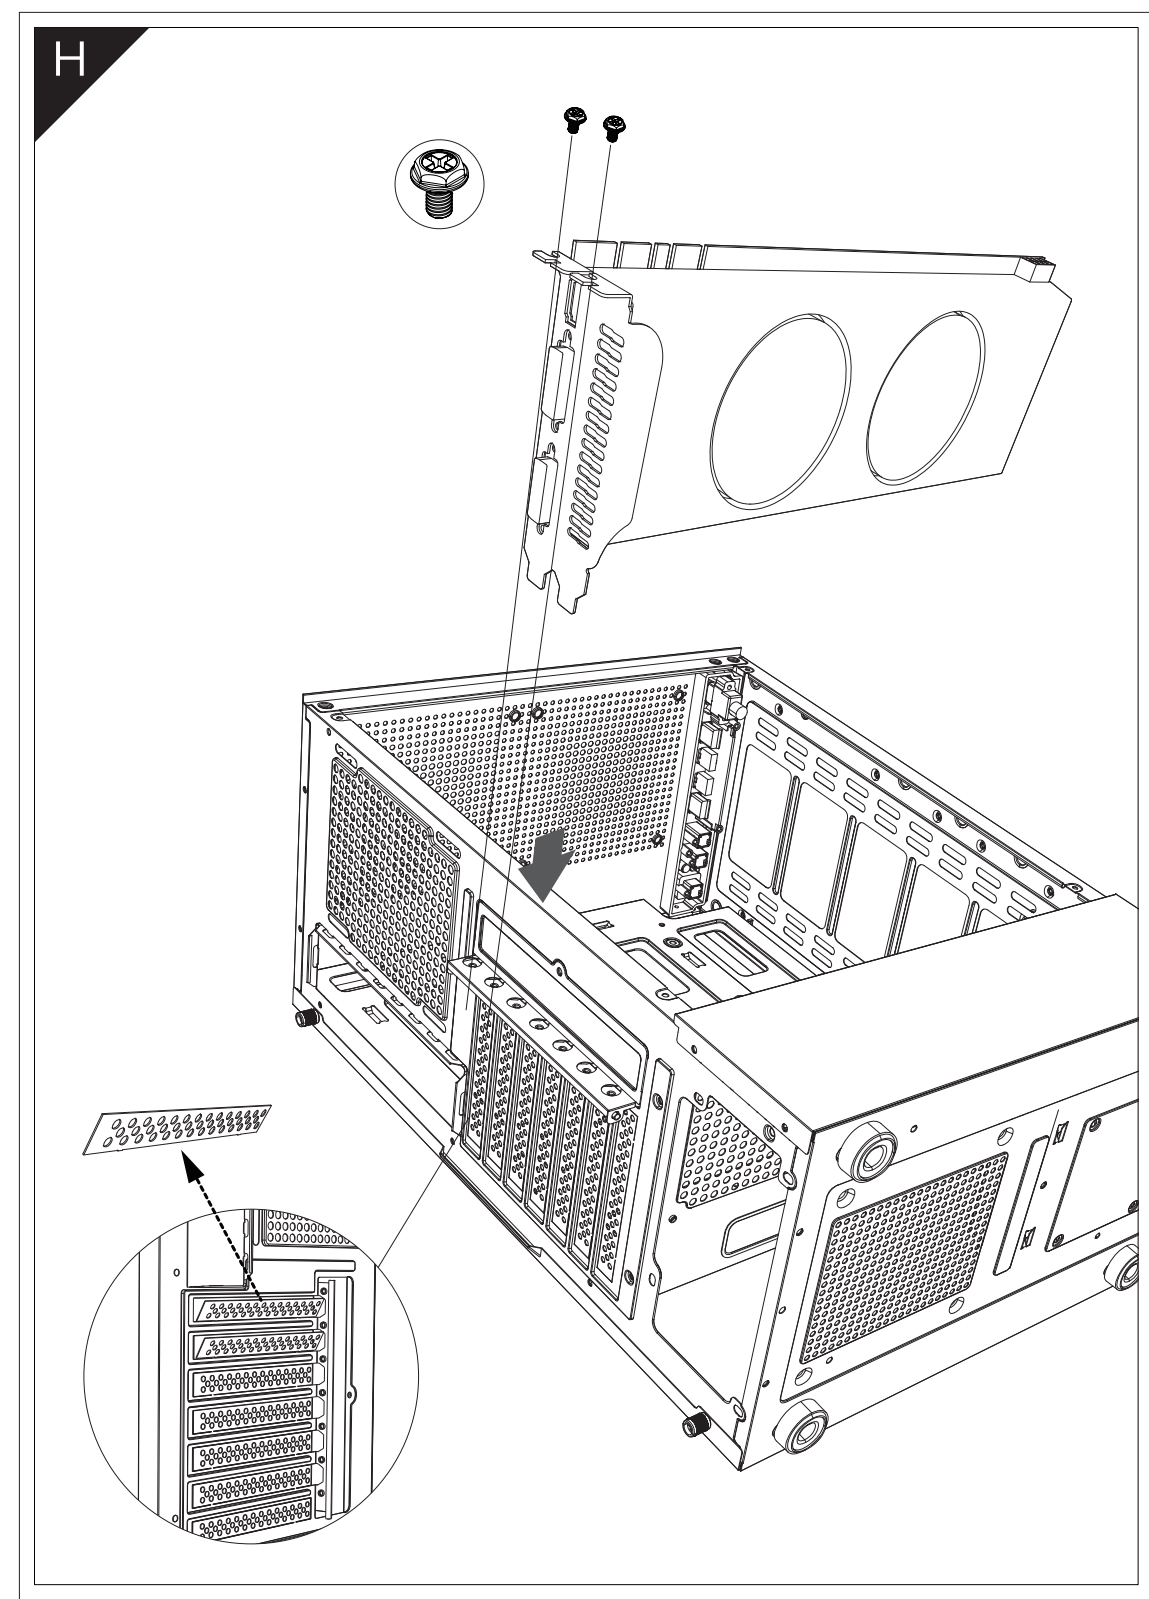

150mm

210mm

SPECIFICATIONS

Model Name	DK300
Material	0.4mm SPCC
Motherboard	ATX / M-ATX / ITX
Hardware Size	300*200*400mm(W*H*D)
Case Size	340*200*450mm(W*H*D)
HDD	2
SSD	2
PCI Slots	7 Slots
Max. VGA card	280mm
Max. CPU Cooler	160mm
I/O	Power / Reset / USB3.0*1 / USB2.0*2 / HD AUDIO

A

- Motherboard screws*12
- Iron columns*2
- PSU screws*6
- Hard disk screws*6
- Hard disk slideway screws*2
- Belt *5

DarkFlash
DARKFLASH INFOTECH CO., LTD.
www.darkflash.com

facebook.com/darkFlash_global/
instagram.com/darkflash_official/
darkFlash_official