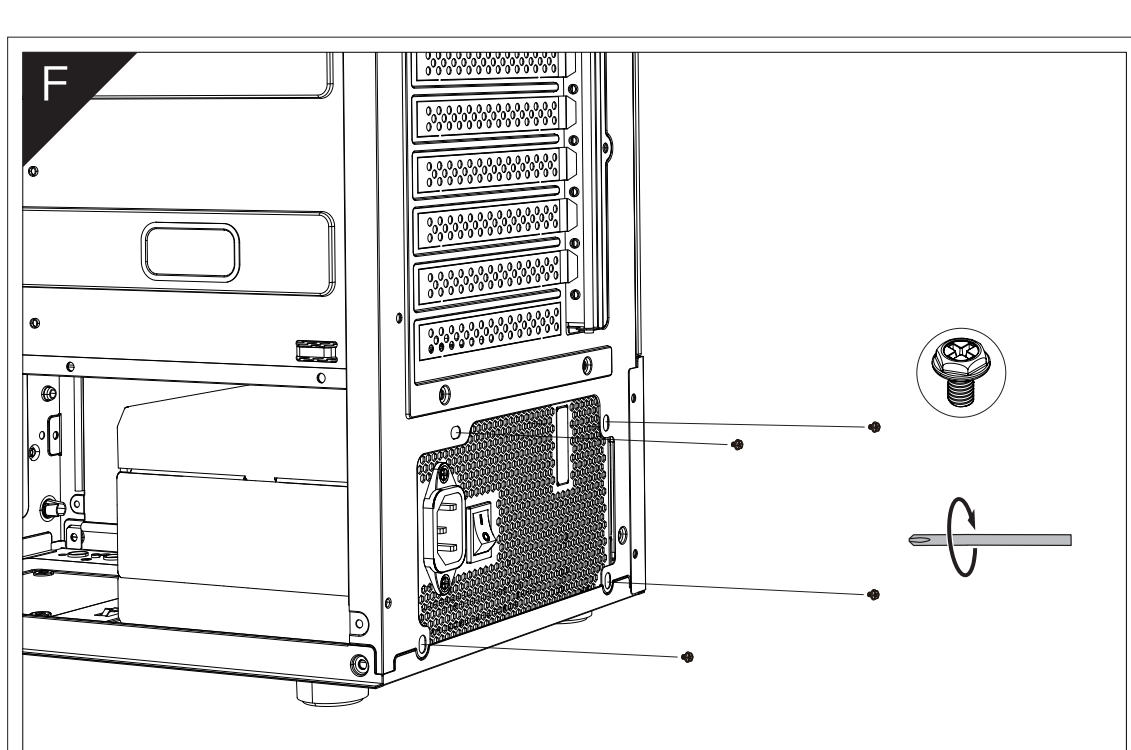

DarkFlash
DARKFLASH INFOTECH CO., LTD.
www.darkflash.com

facebook.com/darkFlash_global/
instagram.com/darkflash_official/
darkFlash_official