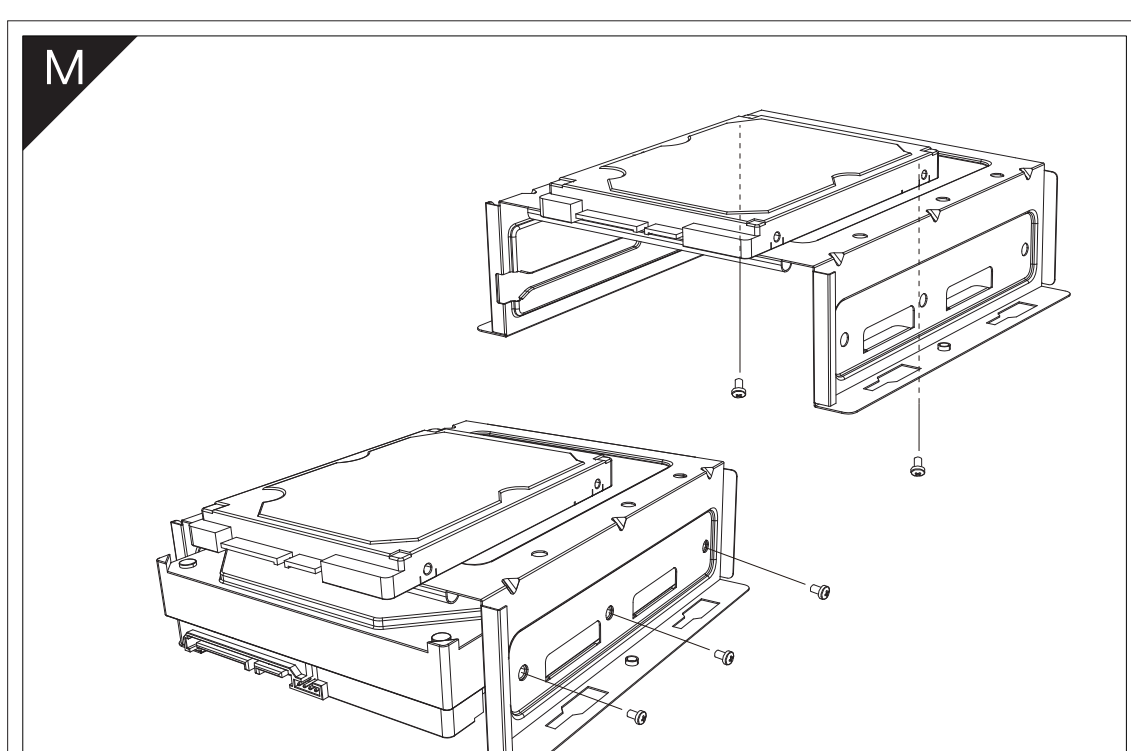

DarkFlash
DARKFLASH INFOTECH CO., LTD.
www.darkflash.com

facebook.com/darkFlash_global/
instagram.com/darkflash_official/
darkFlash_official