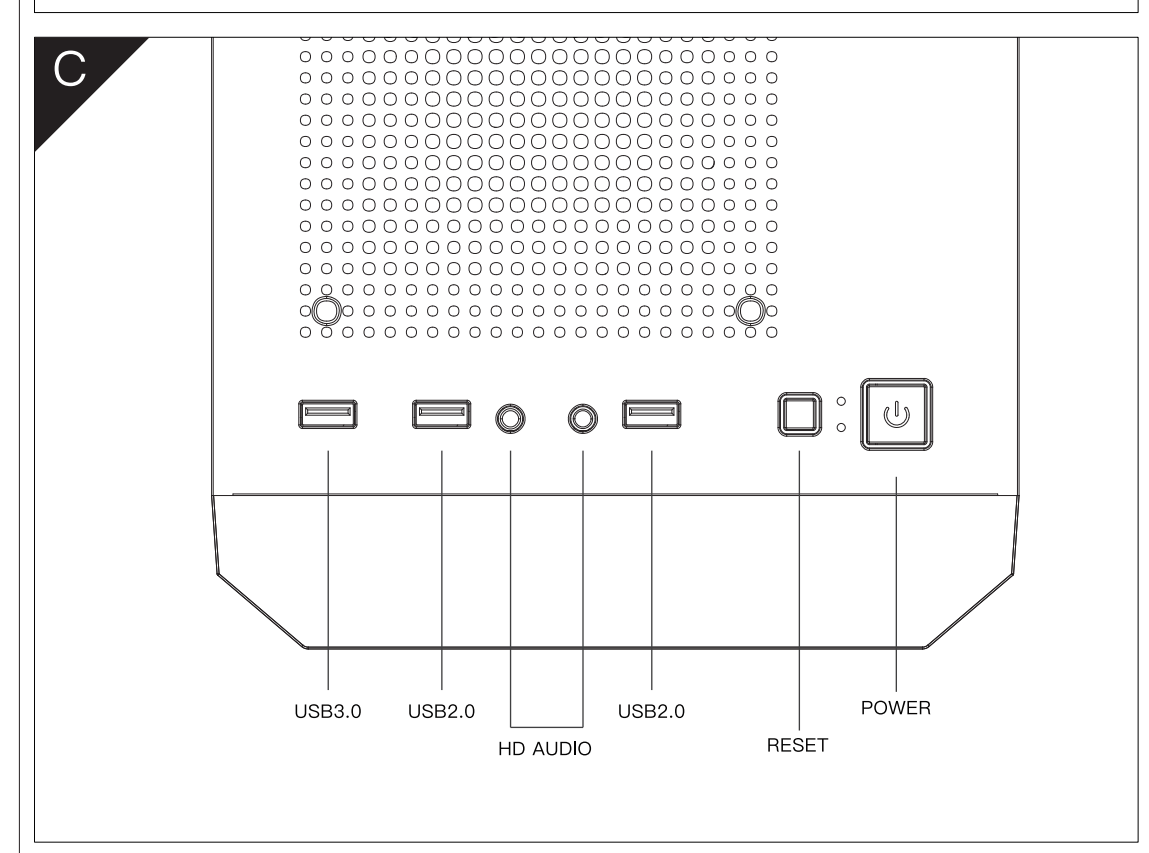

DarkFlash
DARKFLASH INFOTECH CO., LTD.
www.darkflash.com

facebook.com/darkFlash_global/
instagram.com/darkflash_official/
darkFlash_official