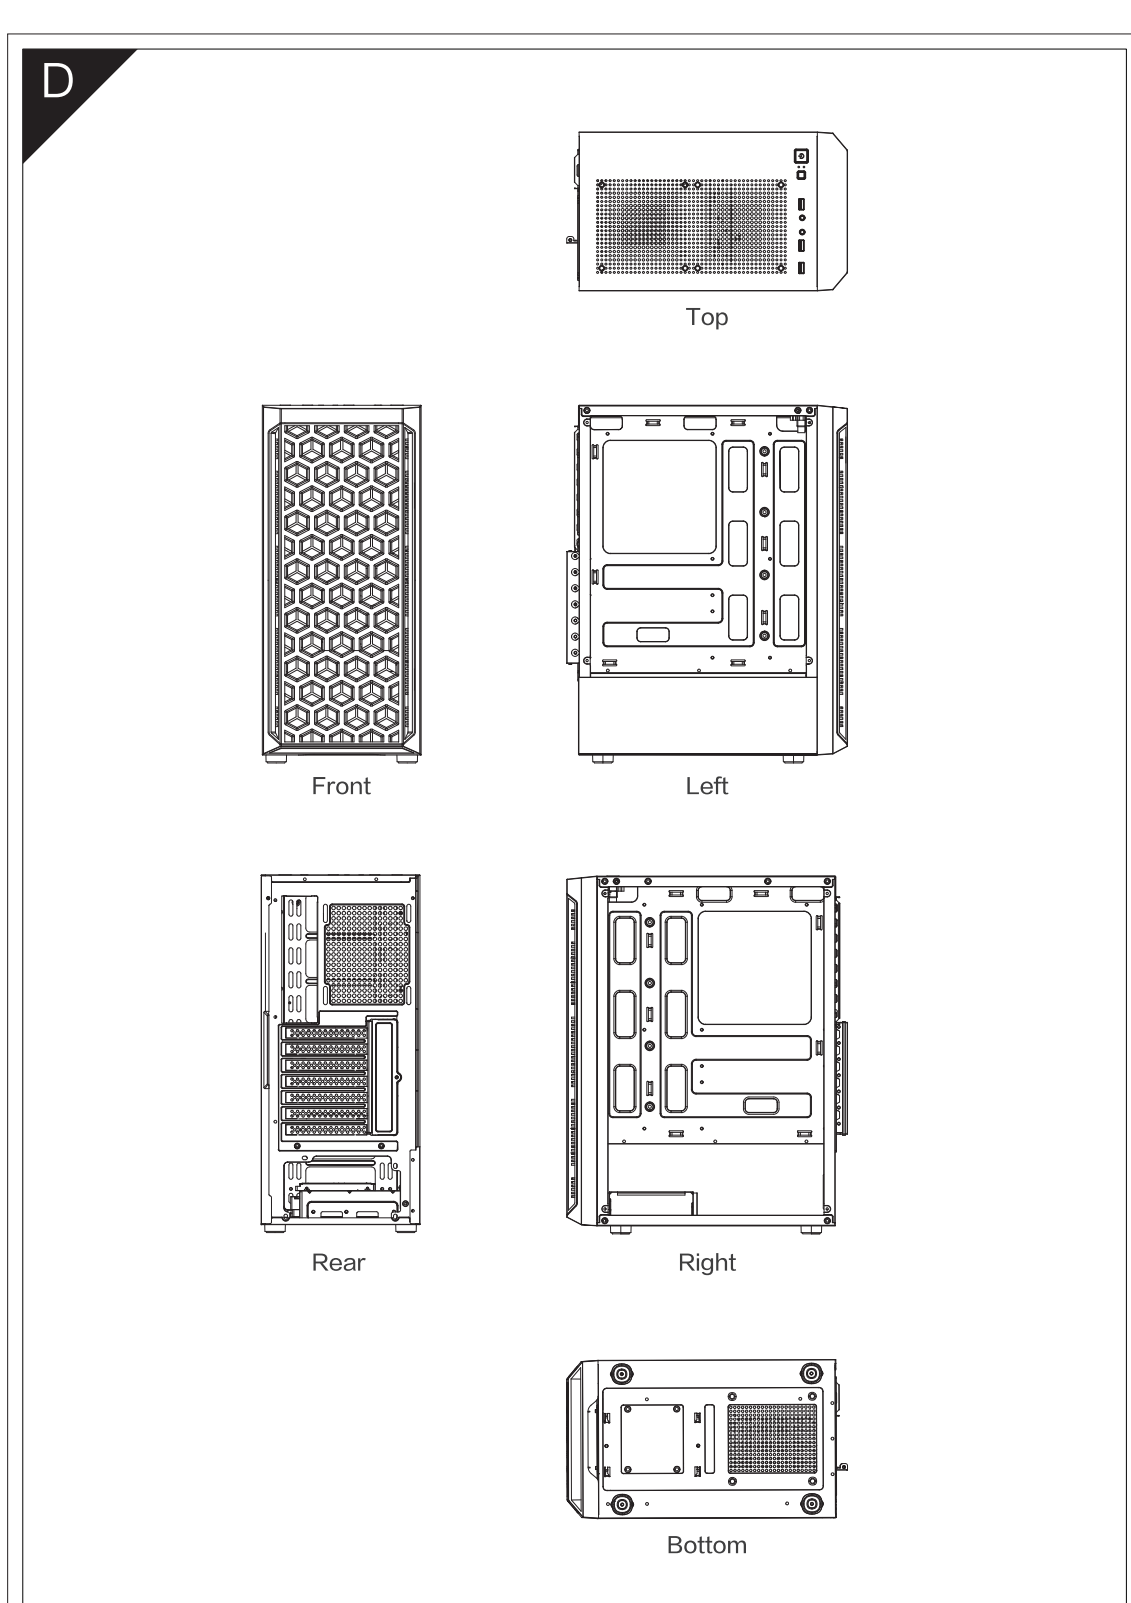

150mm

210mm

SPECIFICATIONS

Model Name	DK300
Material	0.4mm SPCC
Motherboard	ATX / M-ATX / ITX
Hardware Size	300*200*400mm(W*H*D)
Case Size	340*200*450mm(W*H*D)
HDD	2
SSD	2
PCI Slots	7 Slots
Max. VGA card	280mm
Max. CPU Cooler	160mm
I/O	Power / Reset / USB3.0*1 / USB2.0*2 / HD AUDIO

A

- Motherboard screws*12
- Iron columns*2
- PSU screws*6
- Hard disk screws*6
- Hard disk slideway screws*2
- Belt *5

DarkFlash
DARKFLASH INFOTECH CO., LTD.
www.darkflash.com

facebook.com/darkFlash_global/
instagram.com/darkflash_official/
darkFlash_official