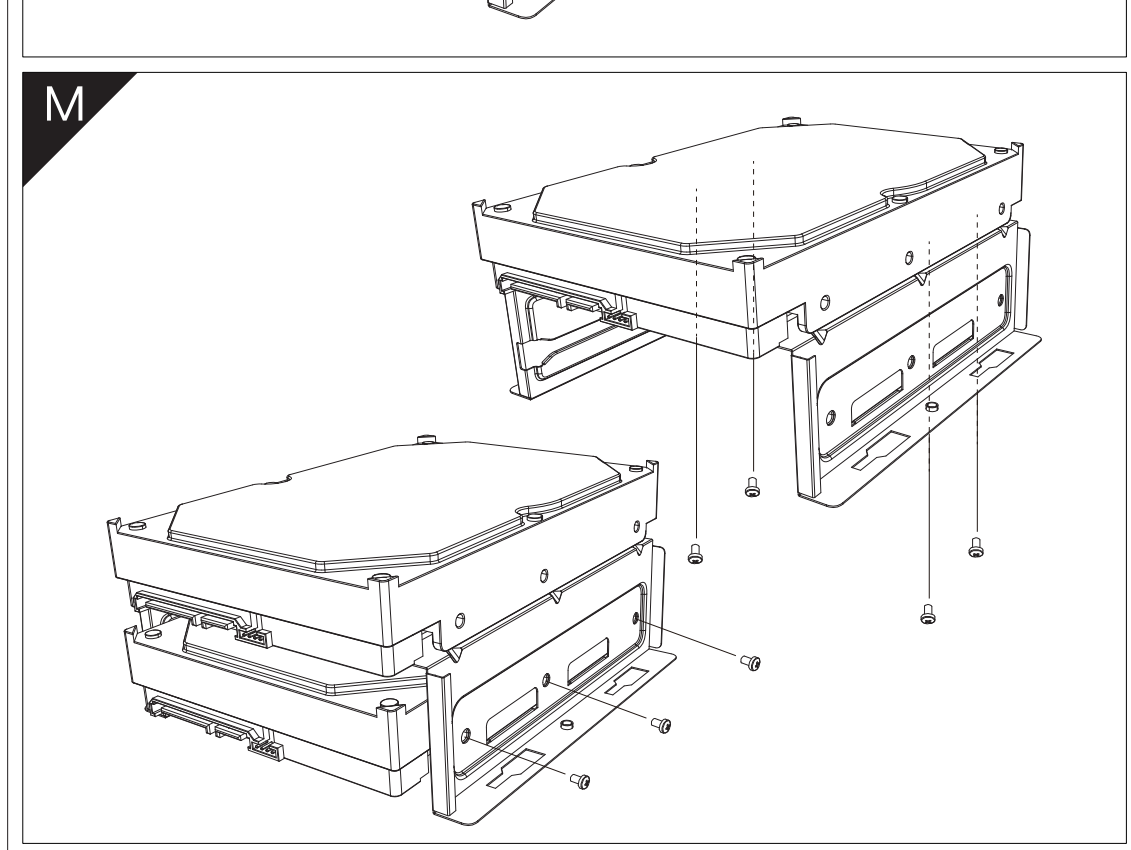

DarkFlash
DARKFLASH INFOTECH CO., LTD.
www.darkflash.com

facebook.com/darkFlash_global/
instagram.com/darkflash_official/
darkFlash_official