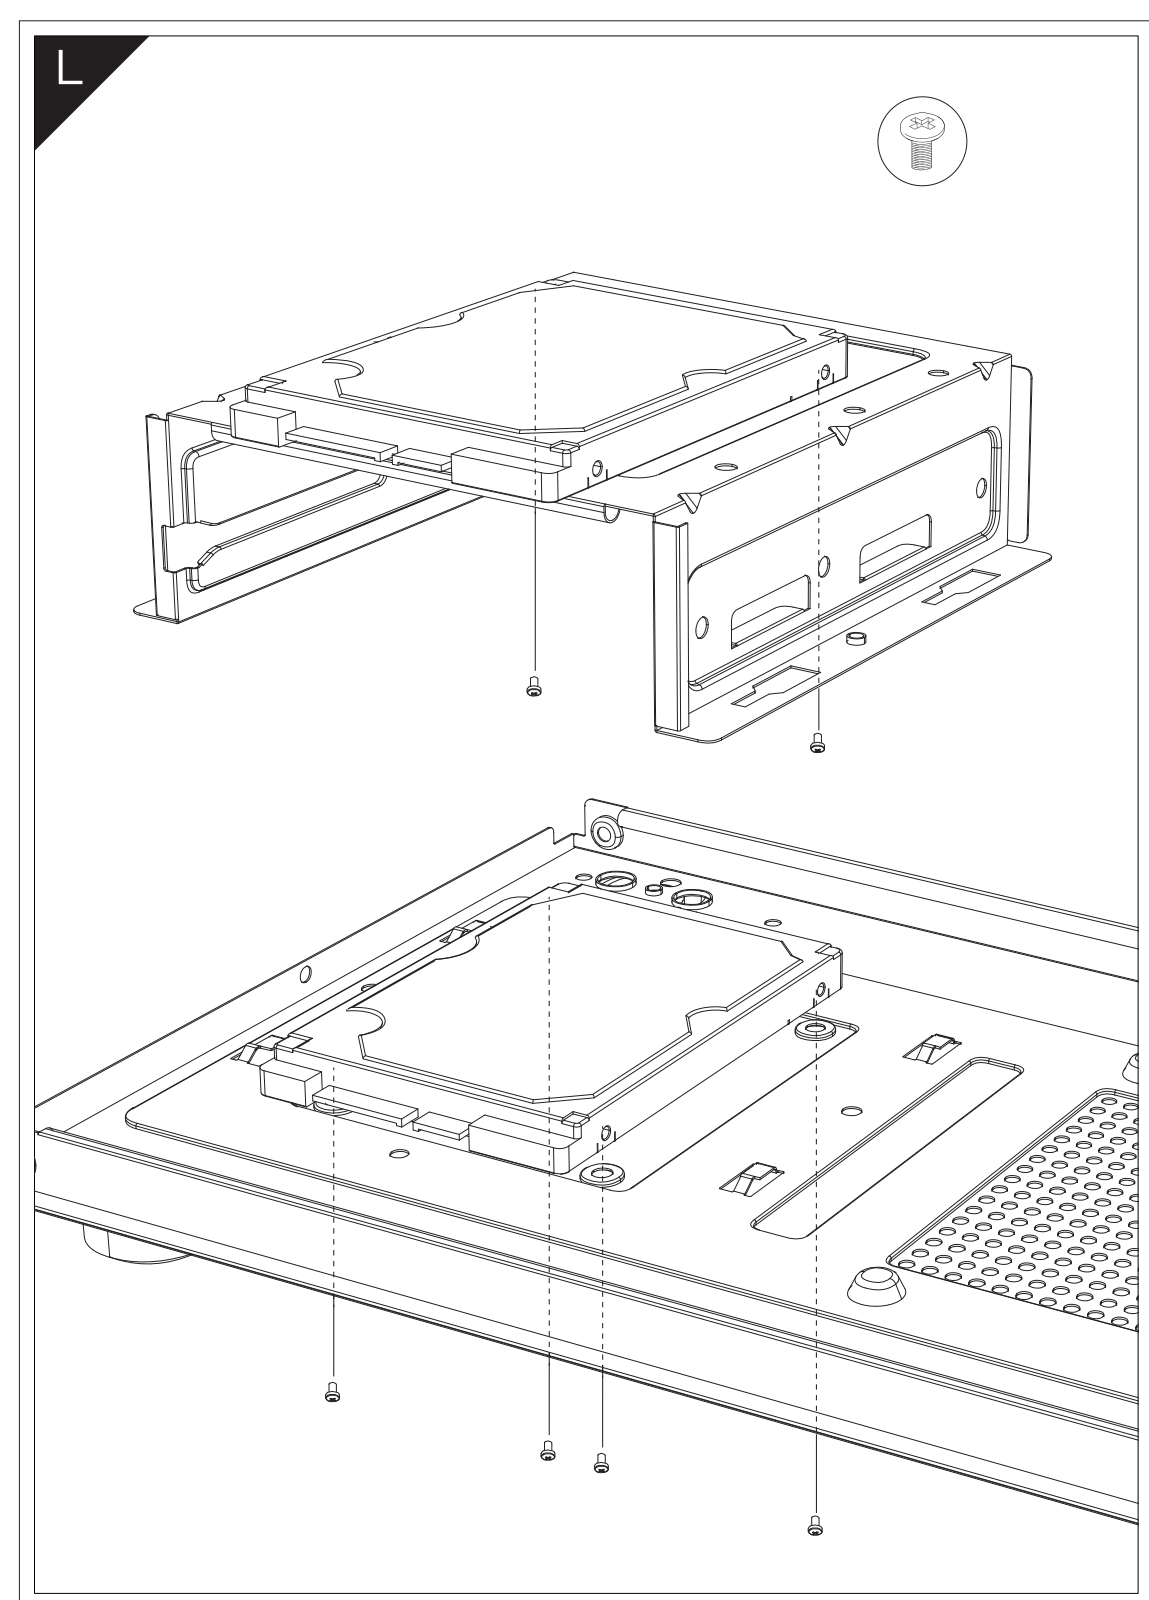

150mm

210mm

SPECIFICATIONS

Model Name	DK300
Material	0.4mm SPCC
Motherboard	ATX / M-ATX / ITX
Hardware Size	300*200*400mm(W*H*D)
Case Size	340*200*450mm(W*H*D)
HDD	2
SSD	2
PCI Slots	7 Slots
Max. VGA card	280mm
Max. CPU Cooler	160mm
I/O	Power / Reset / USB3.0*1 / USB2.0*2 / HD AUDIO

A

- Motherboard screws*12
- Iron columns*2
- PSU screws*6
- Hard disk screws*6
- Hard disk slideway screws*2
- Belt *5

DarkFlash
DARKFLASH INFOTECH CO., LTD.
www.darkflash.com

facebook.com/darkFlash_global/
instagram.com/darkflash_official/
darkFlash_official