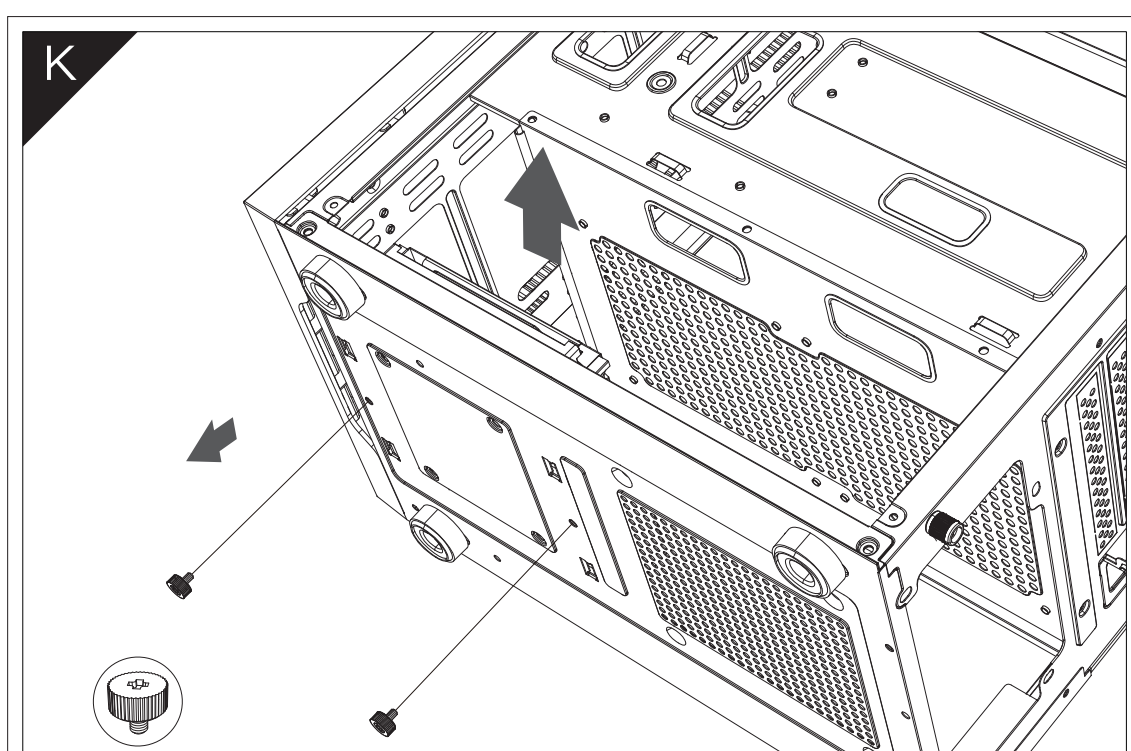

DarkFlash
DARKFLASH INFOTECH CO., LTD.
www.darkflash.com

facebook.com/darkFlash_global/
instagram.com/darkflash_official/
darkFlash_official