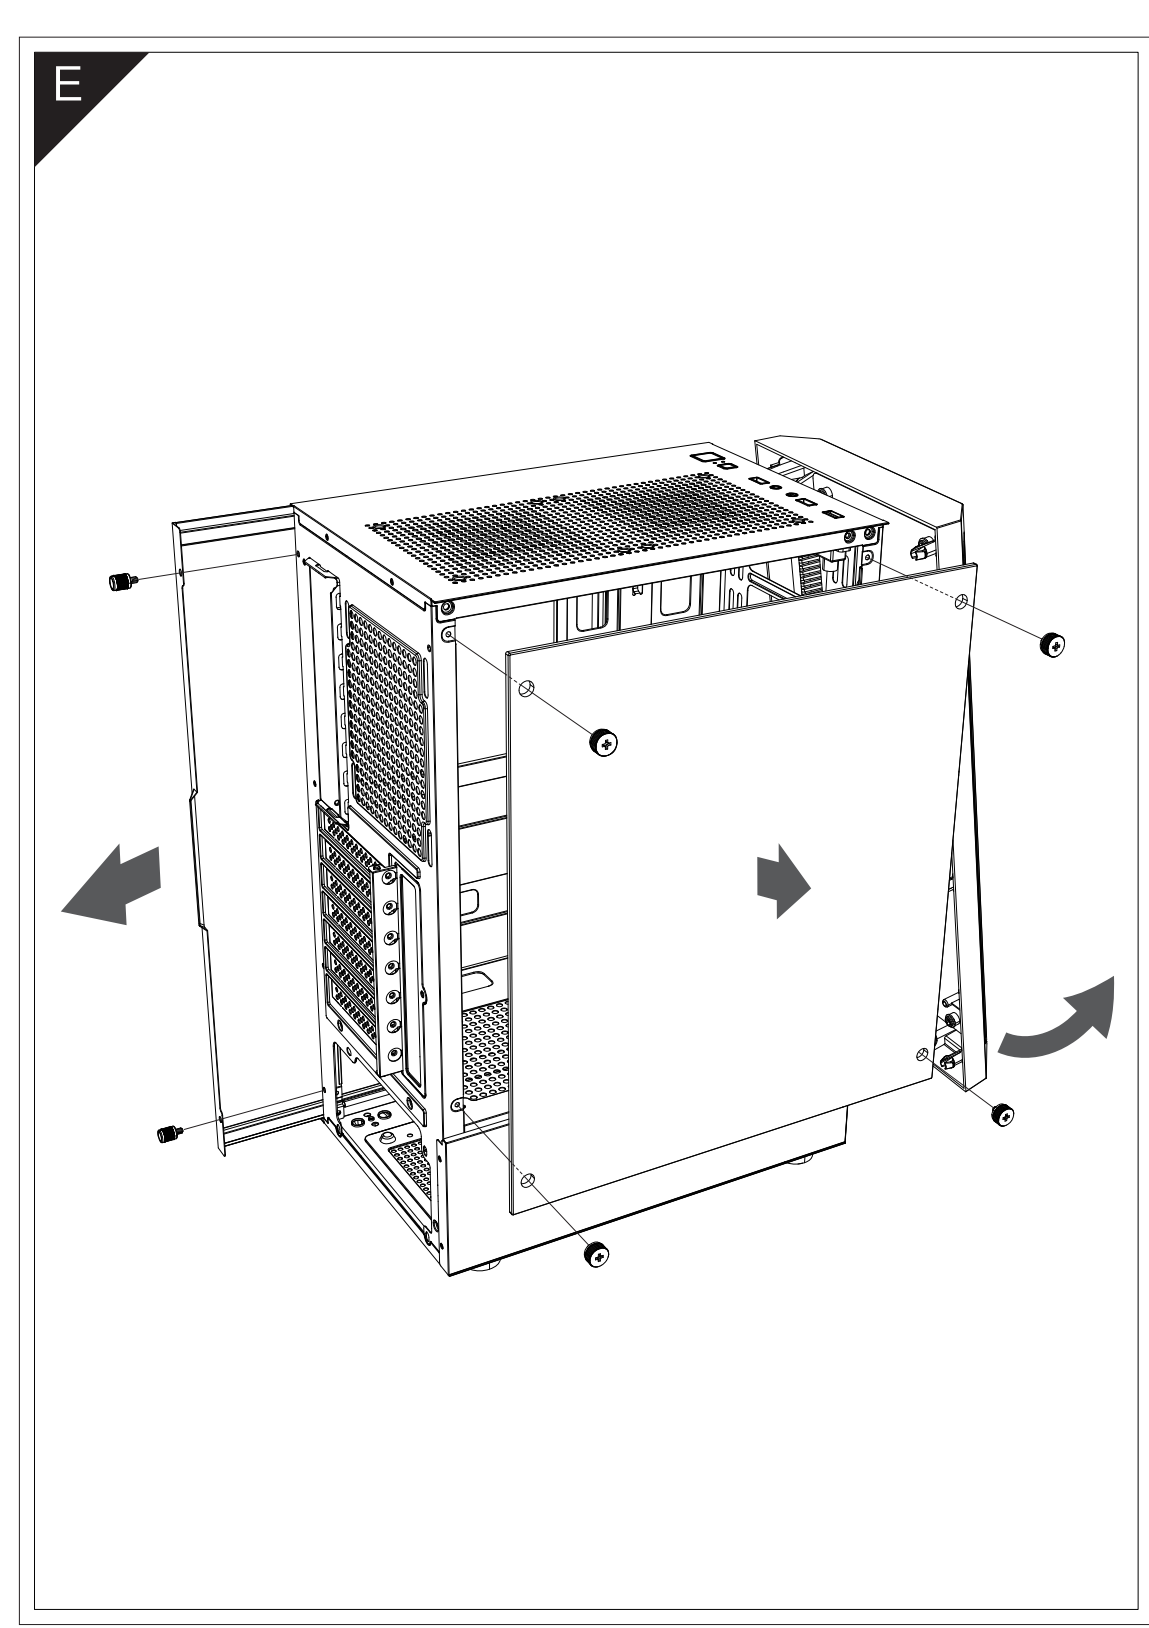

DarkFlash
DARKFLASH INFOTECH CO., LTD.
www.darkflash.com

facebook.com/darkFlash_global/
instagram.com/darkflash_official/
darkFlash_official