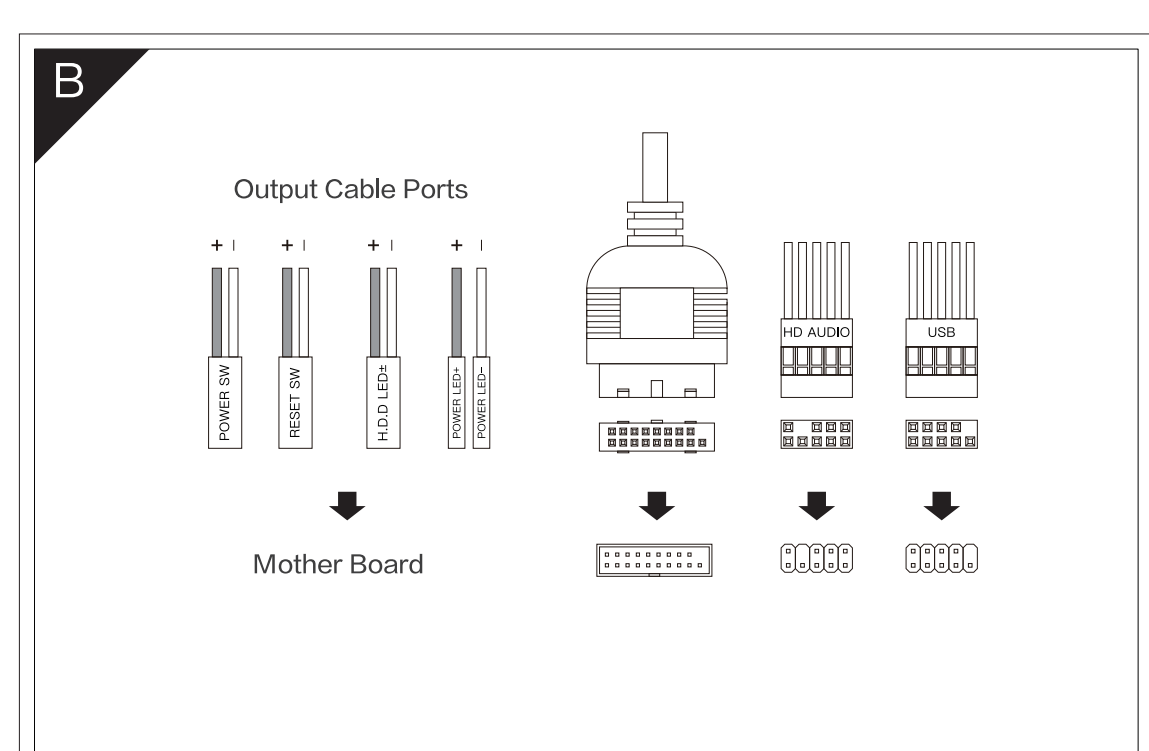

150mm

210mm

SPECIFICATIONS

Model Name	DK300
Material	0.4mm SPCC
Motherboard	ATX / M-ATX / ITX
Hardware Size	300*200*400mm(W*H*D)
Case Size	340*200*450mm(W*H*D)
HDD	2
SSD	2
PCI Slots	7 Slots
Max. VGA card	280mm
Max. CPU Cooler	160mm
I/O	Power / Reset / USB3.0*1 / USB2.0*2 / HD AUDIO

A

- Motherboard screws*12
- Iron columns*2
- PSU screws*6
- Hard disk screws*6
- Hard disk slideway screws*2
- Belt *5

DarkFlash
DARKFLASH INFOTECH CO., LTD.
www.darkflash.com

facebook.com/darkFlash_global/
instagram.com/darkflash_official/
darkFlash_official