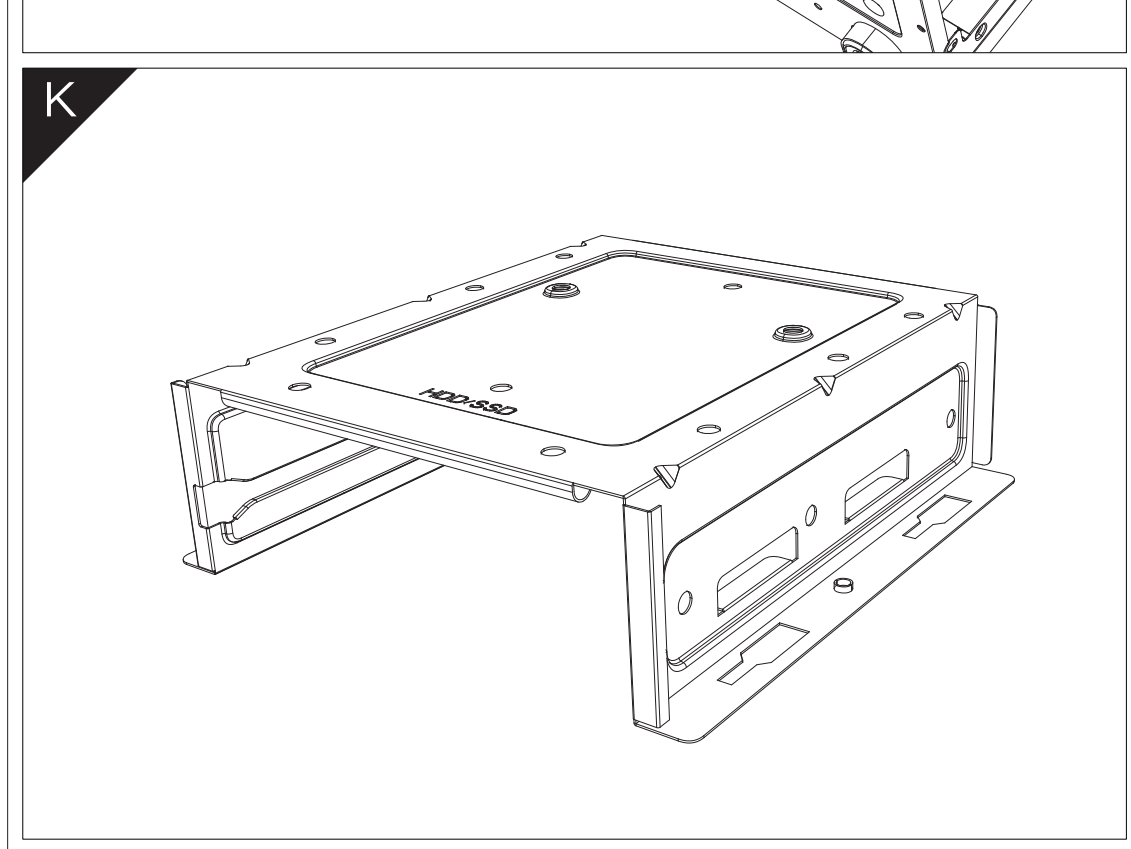

DarkFlash
DARKFLASH INFOTECH CO., LTD.
www.darkflash.com

facebook.com/darkFlash_global/
instagram.com/darkflash_official/
darkFlash_official